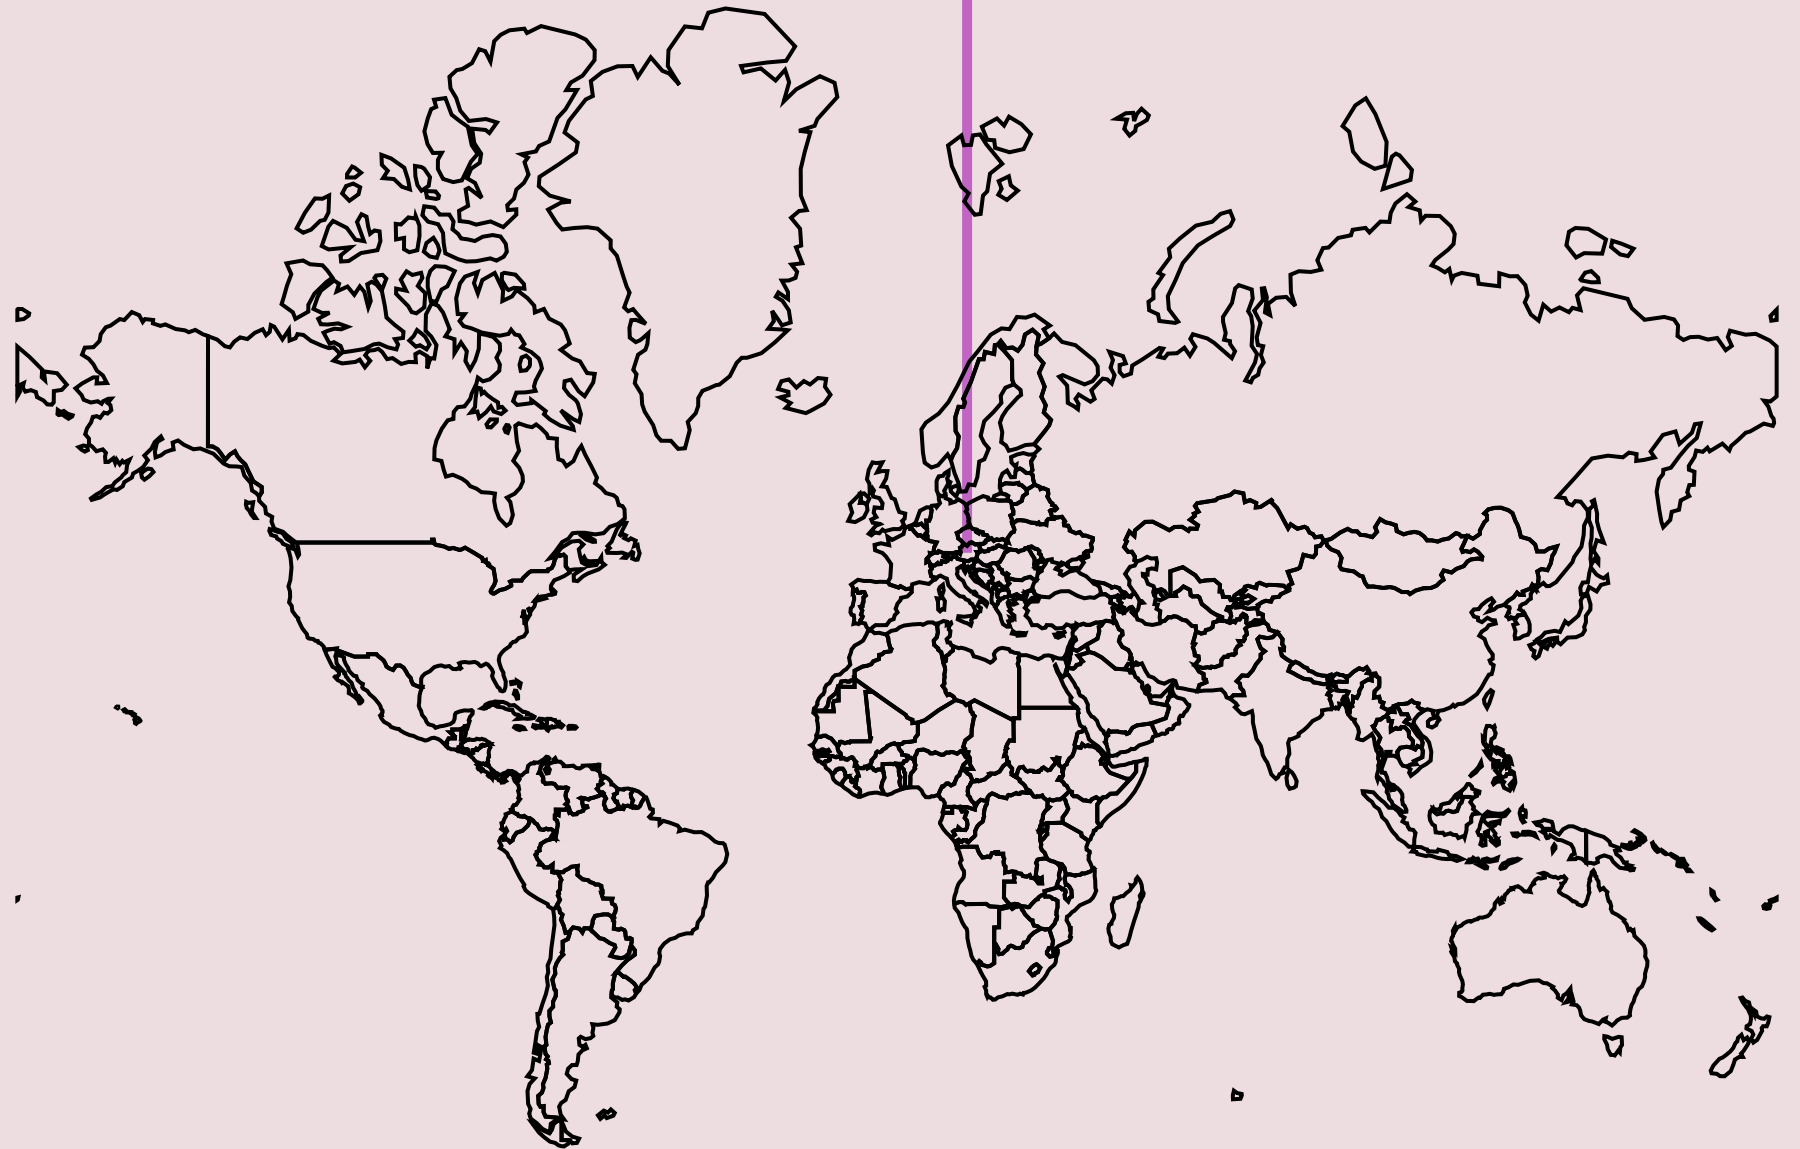

FIDE Women's Grand Prix Series - 6th Leg - Chess 2025

Click on website and map at bottom. For all events visit gbud.in/w7f

Months

J

F

M

A

M

J

J

A

S

O

N

D

Sports

FIDE Women's Grand Prix Series - 6th Leg

Chess

Austria

Tue, 6 May to Sat, 17 May

<https://womensgrandprix.fide.com/...>

Open Street Map

Google Map

May

Su	M	T	W	T	F	Sa
				1	2	3
4	5	6	7	8	9	10
11	12	13	14	15	16	17
18	19	20	21	22	23	24
25	26	27	28	29	30	31

<https://gbud.in/w7f>